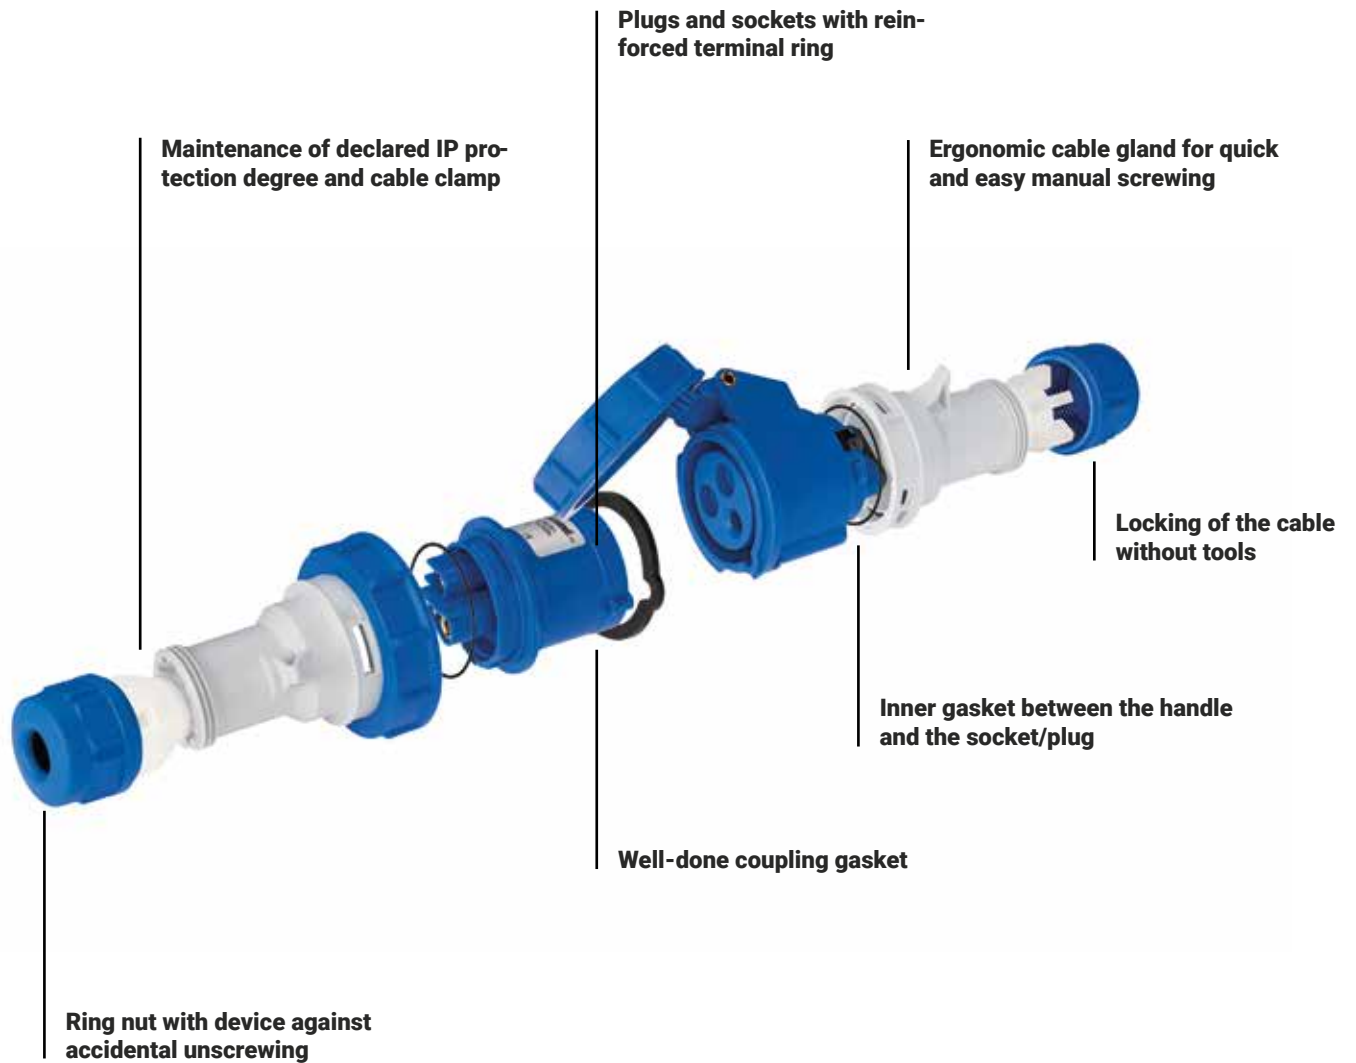

ELECTRICAL INSTALLATION SYSTEMS

FAST DELIVERY CATALOGUE 2020

**KUADRA
SYSTEM**

Designed for standard 45mm sockets and switches, available from different leading brands, all accessories available.

Installation-time goes down