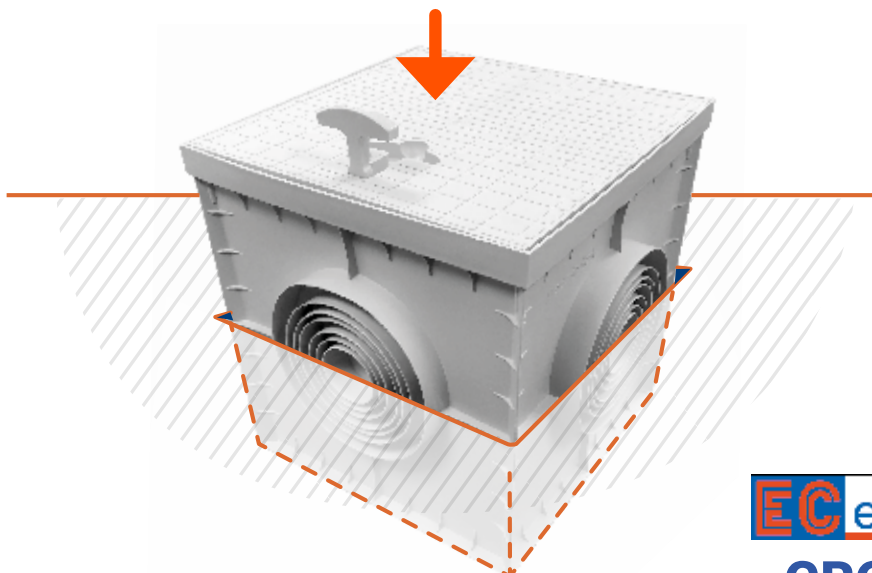

ELECTRICAL INSTALLATION SYSTEMS

FAST DELIVERY CATALOGUE 2020

**KUADRA
SYSTEM**

Designed for standard 45mm sockets and switches, available from different leading brands, all accessories available.

Installation-time goes down

Number of components goes down

Cost efficiency goes up

Build quality goes up

with handle, easy to open

EC **elettrocantali**
GROUND BOX

KAST ZONDER DEUR GRIJS / ARMOIRE SANS PORTE GRIS

vervaardigd uit slagvaste halogeenrijke technische kunststof op basis van ABS