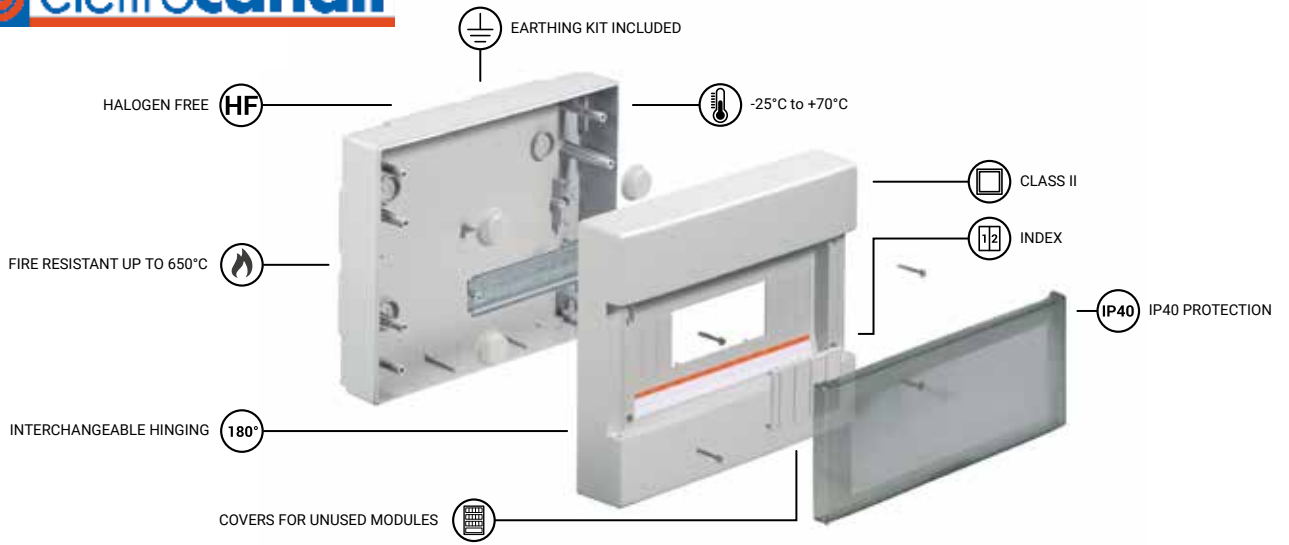

ELECTRICAL INSTALLATION SYSTEMS

FAST DELIVERY CATALOGUE 2020

**KUADRA
SYSTEM**

Designed for standard 45mm sockets and switches, available from different leading brands, all accessories available.

Installation-time goes down

Number of components goes down

Cost efficiency goes up

Build quality goes up

with handle, easy to open

EC **elettrocantali**
GROUND BOX

KAST ZONDER DEUR GRIJS / ARMOIRE SANS PORTE GRIS

vervaardigd uit slagvaste halogeenrijke technische kunststof op basis van ABS